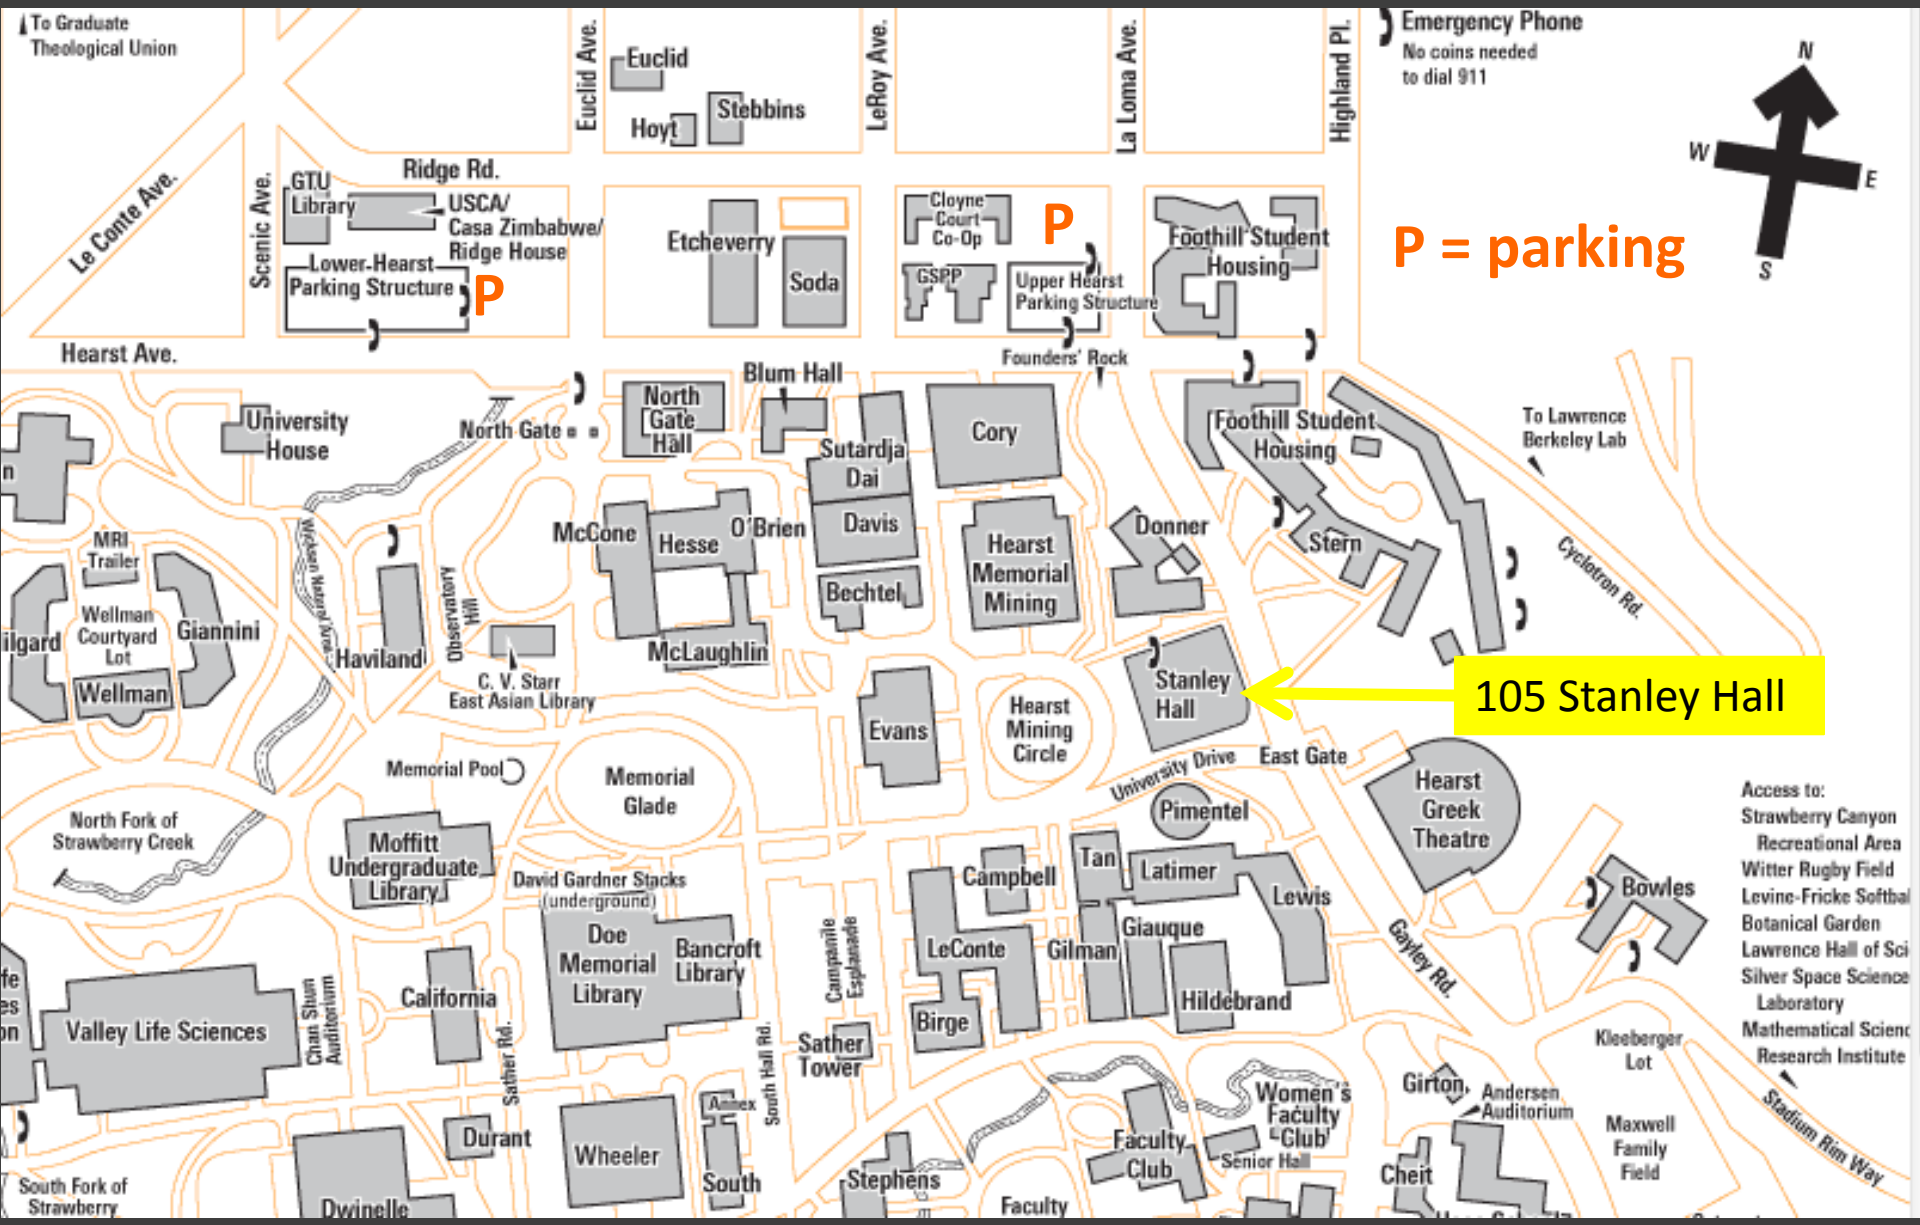

P = parking

105 Stanley Hall

To Graduate Theological Union

Emergency Phone
No coins needed
to dial 911

P = parking

105 Stanley Hall

- Access to:
- Strawberry Canyon Recreational Area
 - Witter Rugby Field
 - Levine-Fricke Softball
 - Botanical Garden
 - Lawrence Hall of Sci
 - Silver Space Science Laboratory
 - Mathematical Scienc
 - Research Institute