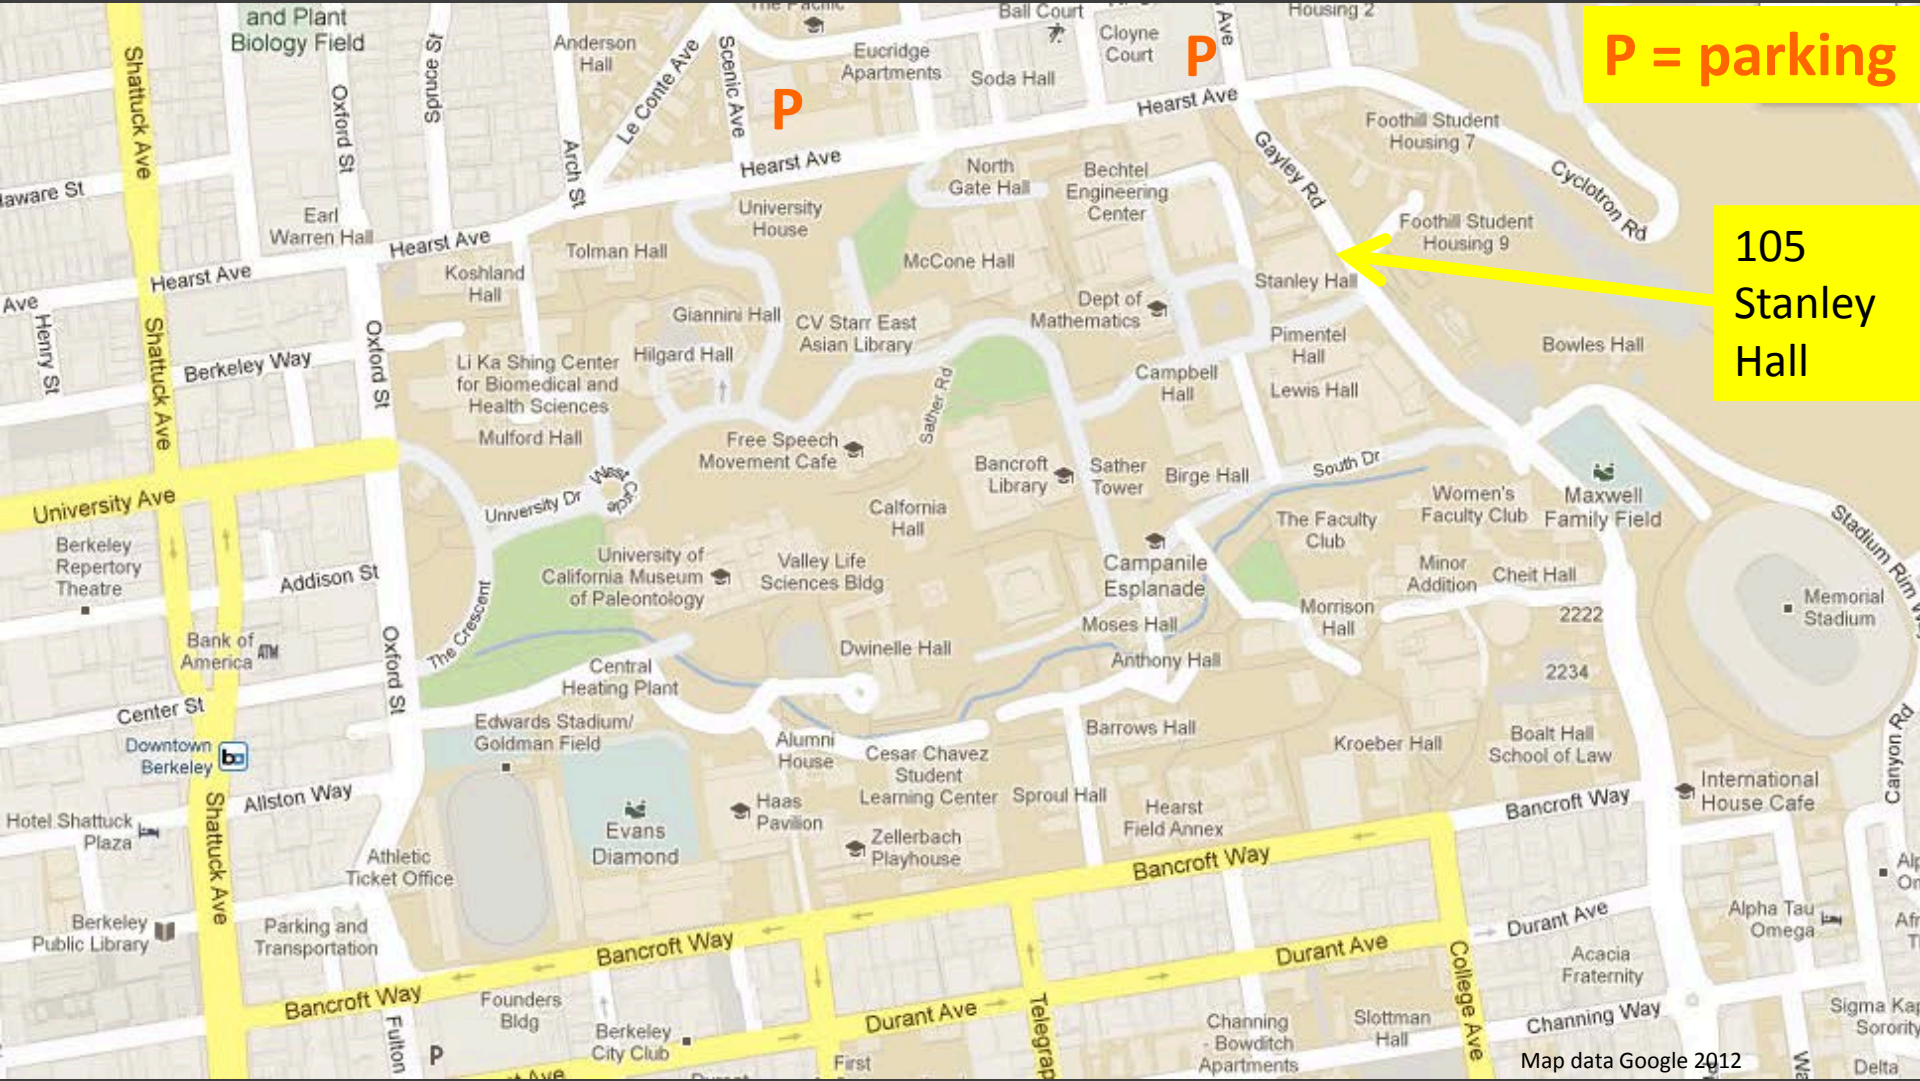

P = parking

105 Stanley Hall

To Graduate Theological Union

Emergency Phone
No coins needed
to dial 911

P = parking

105 Stanley Hall

- Access to:
- Strawberry Canyon Recreational Area
 - Witter Rugby Field
 - Levine-Fricke Softball
 - Botanical Garden
 - Lawrence Hall of Sci
 - Silver Space Science Laboratory
 - Mathematical Scienc
 - Research Institute